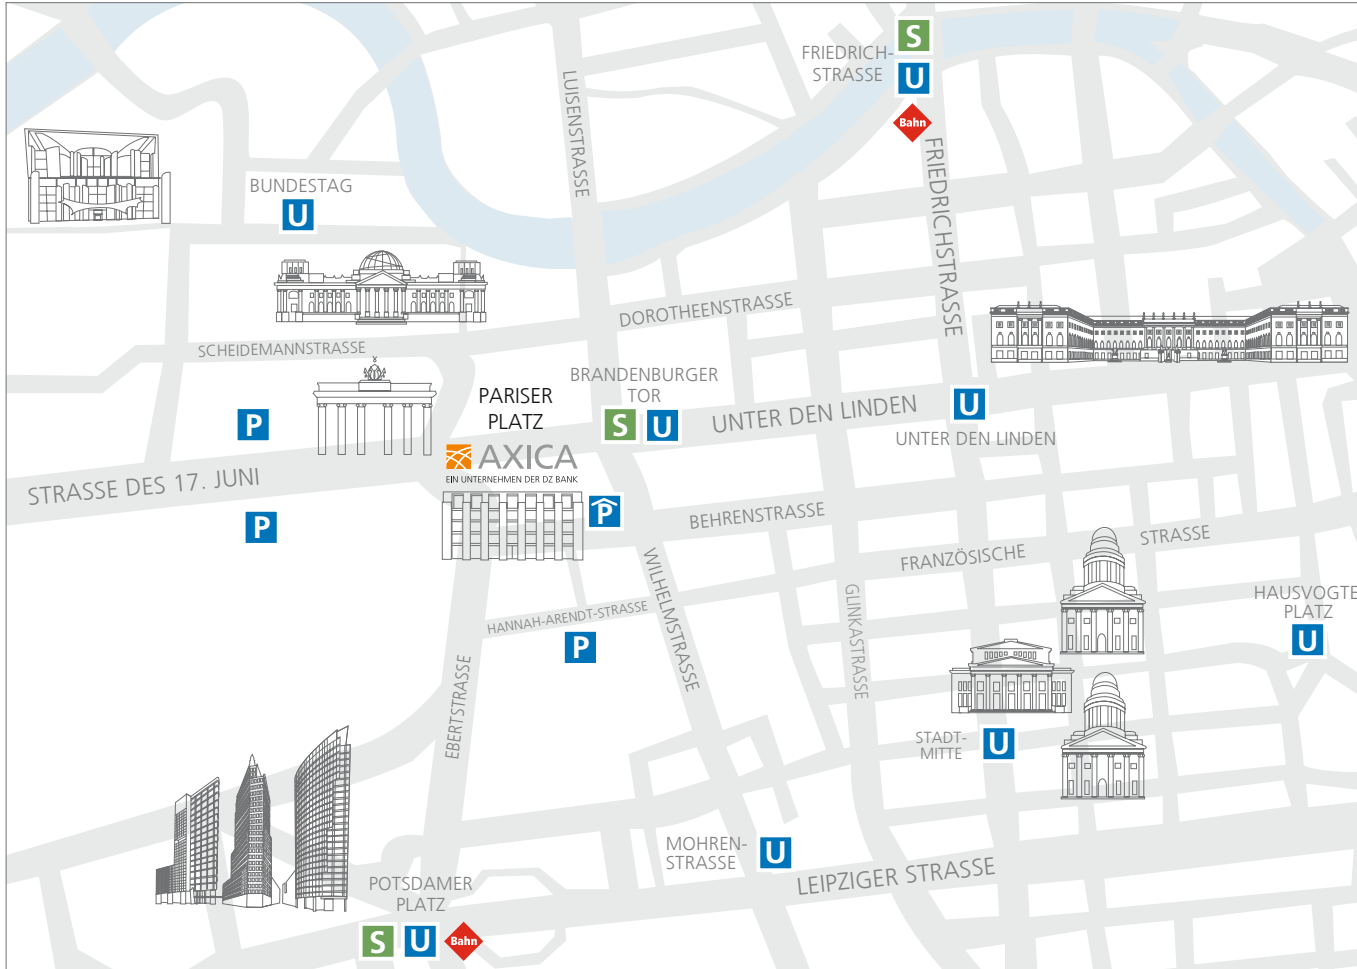

THE DYNAMICS OF TRADITION: THE AXICA ON PARISER PLATZ

DISTANCES

Airport BER Berlin-Brandenburg: approx 27 km, 40 mins
Main railway station: approx 2 km, 5 mins

PUBLIC TRANSPORT

City railway (S-Bahn): Brandenburger Tor (S1, S2, S25, S26)
Underground station (U-Bahn): Brandenburger Tor (U5)
Buses: 100, 200, 147

Main railway station: Airport Express FEX

TAXI RANK

Pariser Platz

PARKING

Parking Garage at Hotel Adlon: Entrance on the Behrenstrasse
Public Parking Places: Strasse des 17. Juni, Hannah-Arendt-Strasse

AXICA

Delivery Address:
Behrenstrasse 73
D-10117 Berlin
Germany