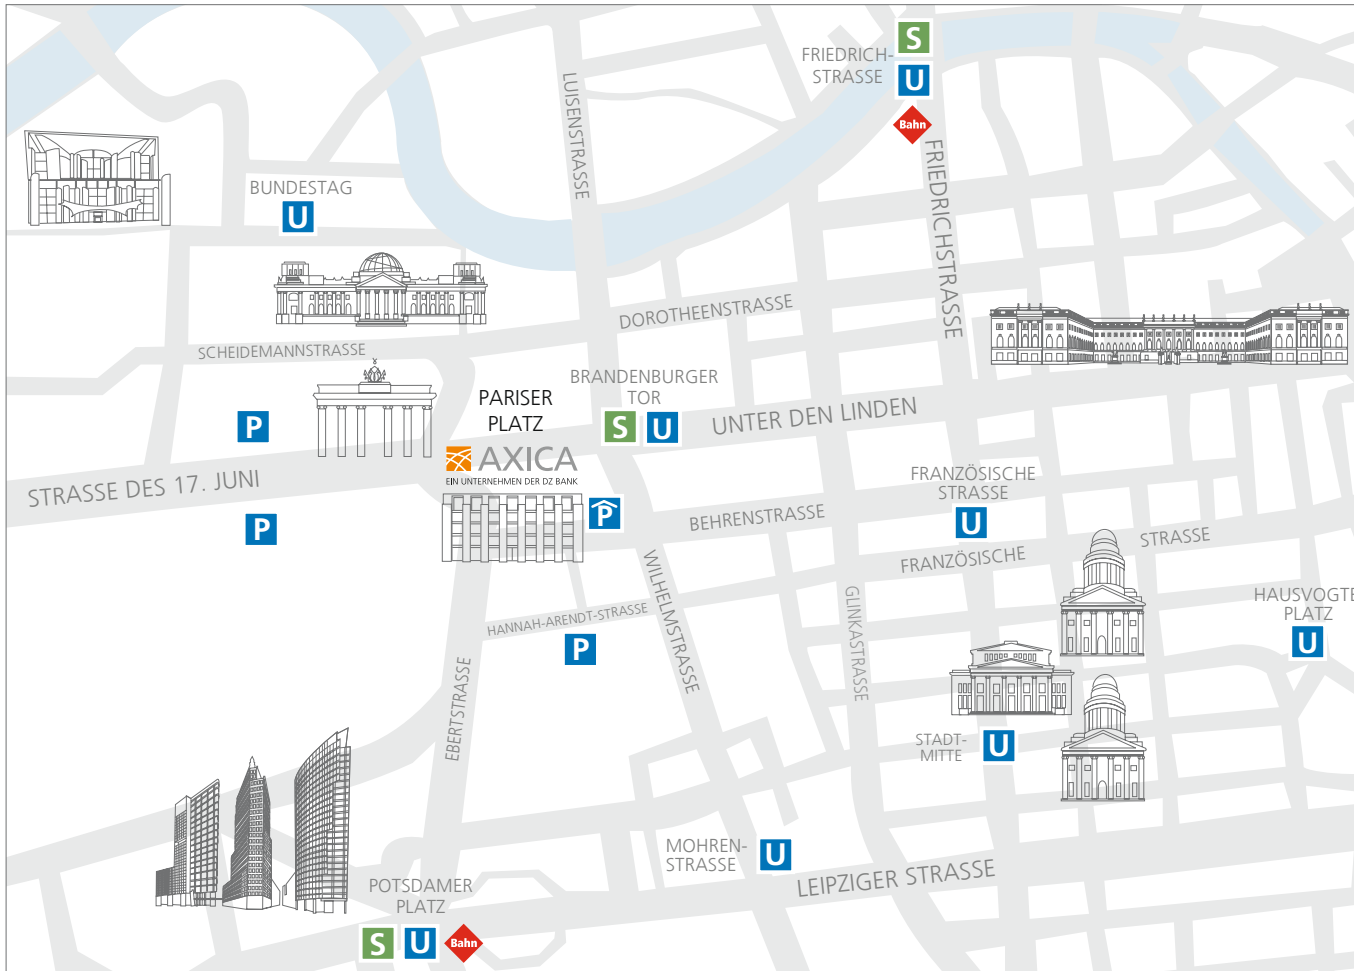

THE DYNAMICS OF TRADITION: THE AXICA ON PARISER PLATZ

DISTANCES

Tegel Airport: approx 9 km, 20 mins
Schönefeld Airport: approx 30 km, 45 mins
Hauptbahnhof: approx 2 km, 5 min

PUBLIC TRANSPORT

Railway Station (Bahn): Airport-Express-Lines RE9, RE7 and RB14
City Railway + Underground Station (S+U):
Brandenburger Tor (S1, S2, U55)
Underground Station (U-Bahn): Mohrenstrasse (U2)
Buses: 100, 200, 147

TAXI RANK

Pariser Platz

PARKING

Parking Garage at Hotel Adlon: Entrance on the Behrenstrasse
Public Parking Places: Strasse des 17. Juni, Hannah-Arendt-Strasse

AXICA

Kongress- und Tagungszentrum
Pariser Platz 3 GmbH
Pariser Platz 3
D-10117 Berlin