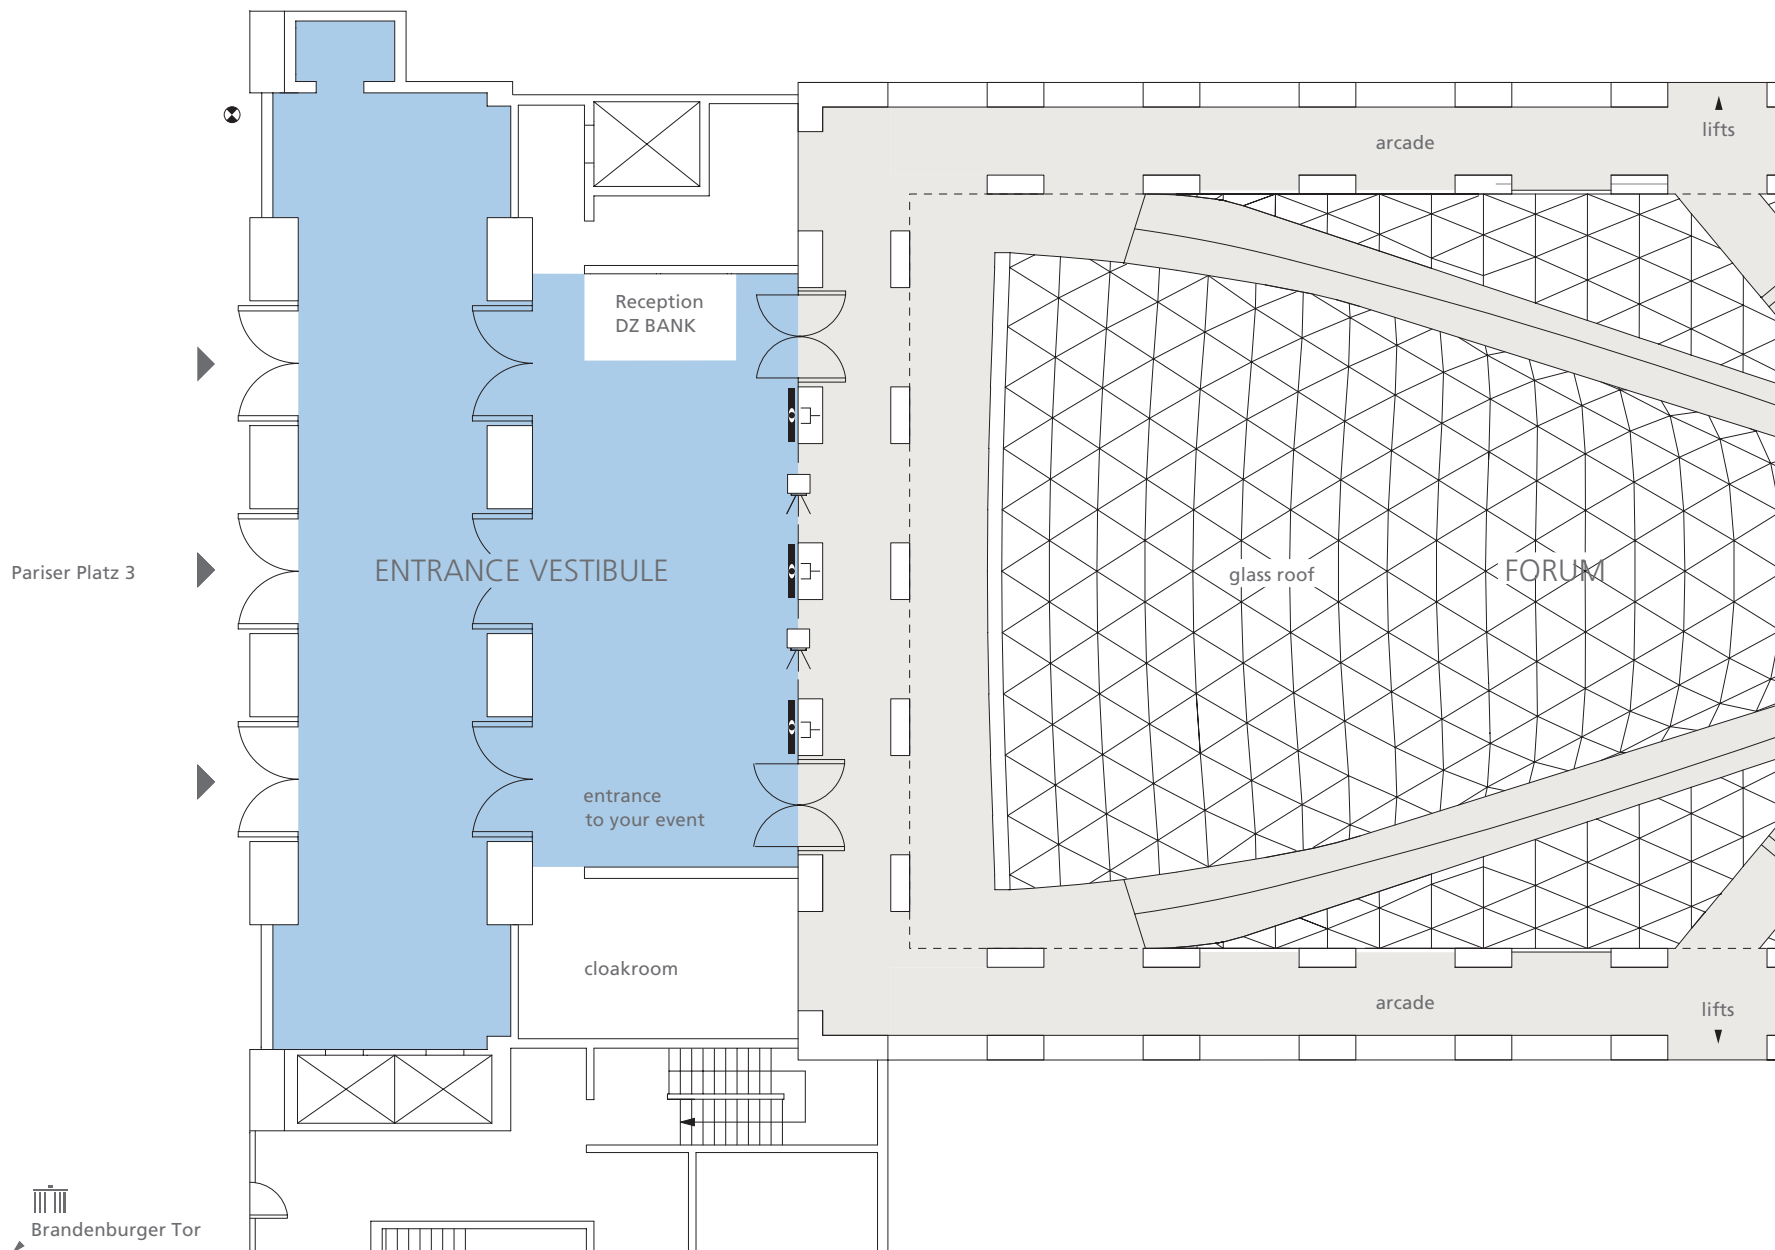

# THE ENTRANCE VESTIBULE

### EQUIPMENT & SERVICE

- » 3 LCD screens 47"
- » signage system
- » hostess and cloakroom service
- » in-house security
- » access to Wi-Fi

# THE ENTRANCE VESTIBULE GROUND FLOOR

M 1:200

- TV and audio broadcasting system and floor cabling with data lines
- power point
- LCD screen 47"