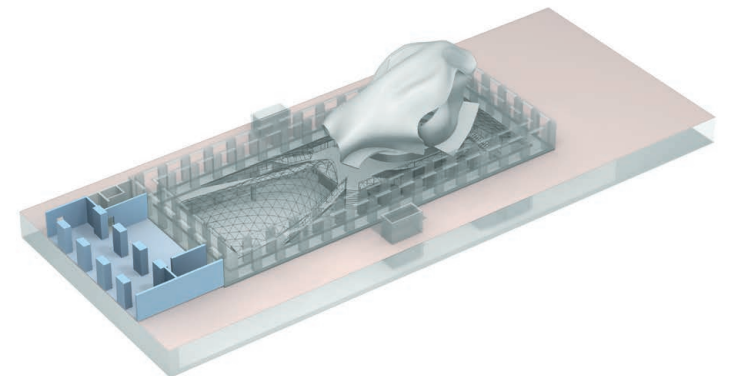

# THE ENTRANCE VESTIBULE

## GROUND FLOOR

# THE ENTRANCE VESTIBULE GROUND FLOOR

M 1:200

- TV and audio broadcasting system and floor cabling with data lines
- power point
- LCD screen 47"