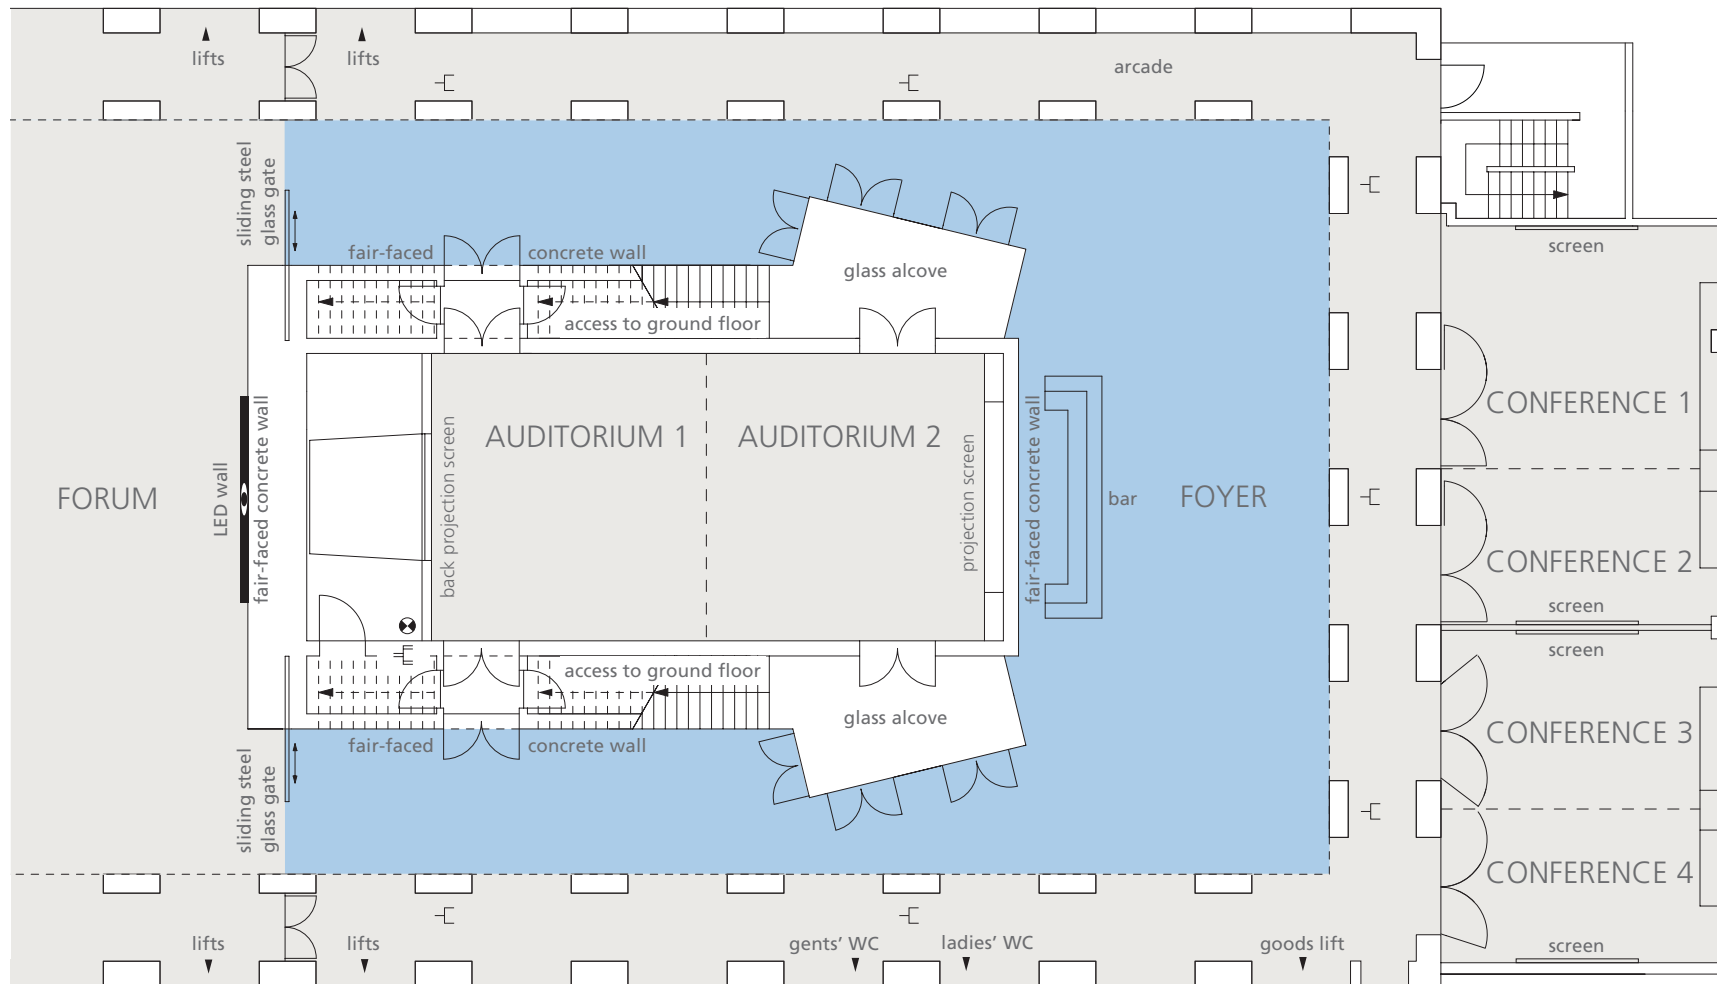

THE FOYER

LOWER GROUND FLOOR

EVENT TYPE

- » receptions
- » coffee breaks
- » exhibitions & product presentations
- » cocktail bar & lounge
- » only available in combination with other spaces

INTERIOR & FURNISHING

- » direct daylight
- » fitted bar with feature lighting
- » red carpet
- » arcade
- » access to all spaces
- » access to Wi-Fi

THE FOYER LOWER GROUND FLOOR

M 1:200

-  power point
-  3-phase power point
-  access ways TV and audio broadcasting system

DIMENSIONS	
total area	200 m ²

SEATING CAPACITY	
reception/buffet	 250 delegates
exhibition	depends on exhibition size