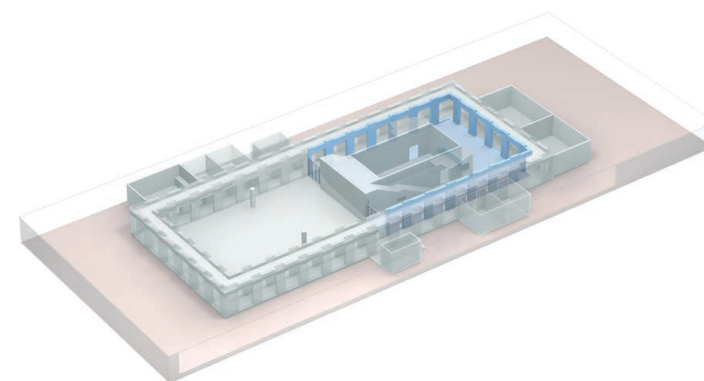

THE FOYER

LOWER GROUND FLOOR

EVENT TYPE

- » receptions
- » coffee breaks
- » exhibitions & product presentations
- » cocktail bar & lounge
- » only available in combination with other spaces

INTERIOR & FURNISHING

- » direct daylight
- » fitted bar with feature lighting
- » red carpet
- » arcade
- » access to all spaces
- » access to Wi-Fi

THE FOYER LOWER GROUND FLOOR

M 1:200

-  power point
-  3-phase power point
-  access ways TV and audio broadcasting system

DIMENSIONS	
total area	200 m ²

SEATING CAPACITY	
reception/buffet	 250 delegates
exhibition	depends on exhibition size